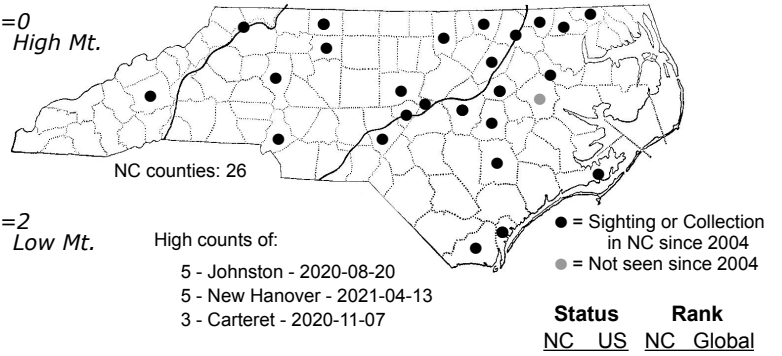

Eustala cepina an orbweaver

ORDER:ARANEAE INFRAORDER:Araneomorphae
 FAMILY:Araneidae

DISTRIBUTION_COMMENTS: Uncommon throughout North Carolina and the Eastern United States. Adults spring through fall.

HABITAT: low vegetation near stream, lake shores, fields, pine dunes, ponds, gardens, oak (seems to prefer wetter areas than anastera)

OBSERVATION_METHODS: Sweep netting.