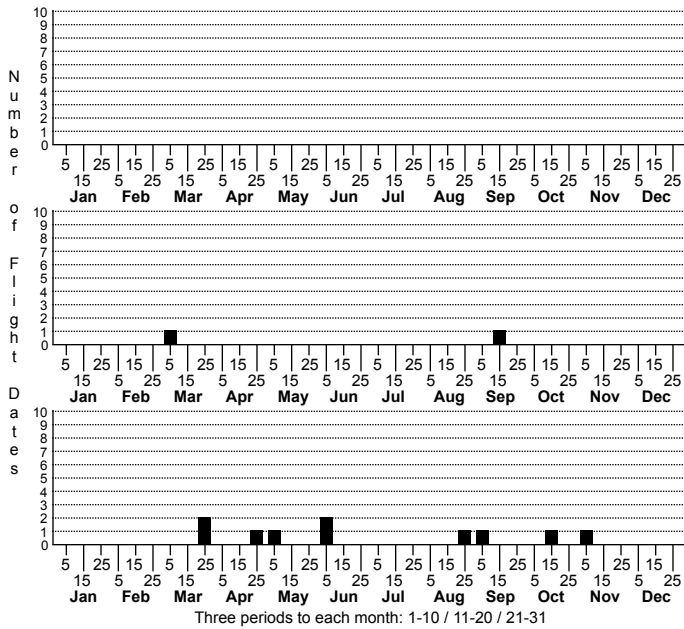

Eustala cepina an orbweaver

ORDER:ARANEAE INFRAORDER:Araneomorphae
 FAMILY:Araneidae

DISTRIBUTION_COMMENTS: Uncommon throughout North Carolina and the Eastern United States. Adults spring through fall.

HABITAT: low vegetation near stream, lake shores, fields, pine dunes, ponds, gardens, oak (seems to prefer wetter areas than anastera)

OBSERVATION_METHODS: Sweep netting.