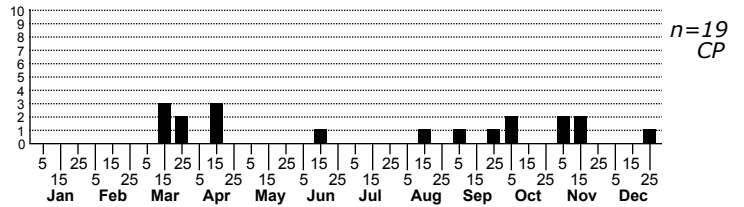

Eustala cepina an orbweaver

ORDER:ARANEAE INFRAORDER:Araneomorphae
 FAMILY:Araneidae

DISTRIBUTION_COMMENTS: Uncommon throughout North Carolina and the Eastern United States. Adults spring through fall.

HABITAT: low vegetation near stream, lake shores, fields, pine dunes, ponds, gardens, oak (seems to prefer wetter areas than anastera)

OBSERVATION_METHODS: Sweep netting.