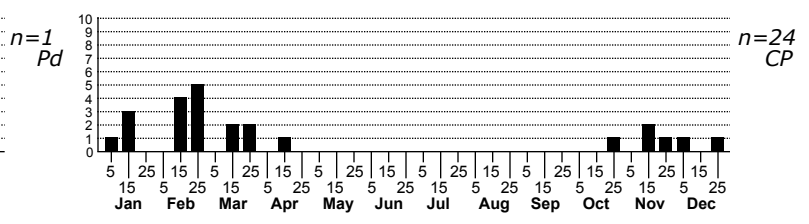

*Philodromus floridensis* a running crab spider

ORDER:ARANEAE INFRAORDER:ARANEOMORPHAE  
 FAMILY:PHILODROMIDAE