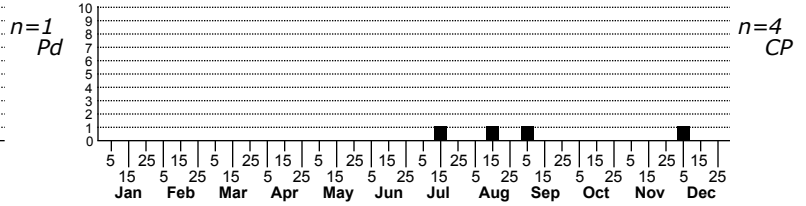

Eustala emertoni an orbweaver

High counts of:
 2 - Hyde - 2023-07-14
 1 - Wilkes - 2021-05-19
 1 - Orange - 2021-12-28

Status		Rank	
NC	US	NC	Global

ORDER:ARANEAE INFRAORDER:Araneomorphae
 FAMILY:Araneidae