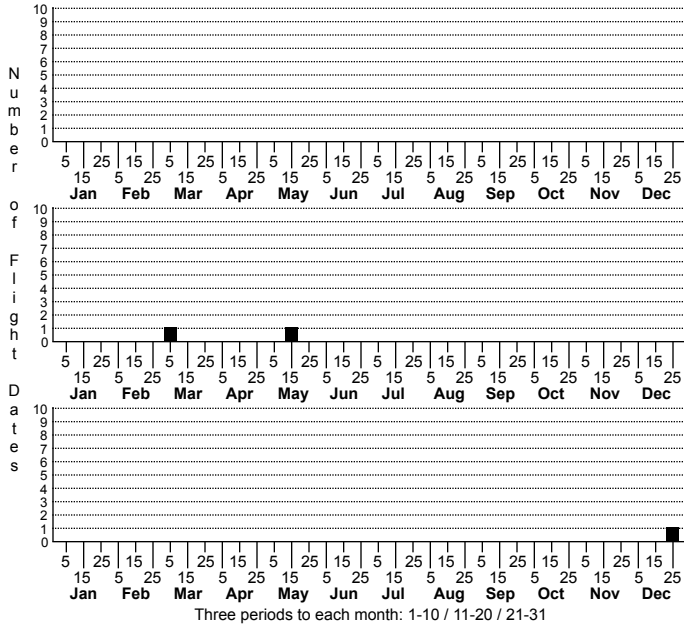

Eustala emertoni an orbweaver

High counts of:
 2 - Hyde - 2023-07-14
 1 - Wilkes - 2021-05-19
 1 - Orange - 2021-12-28

Status		Rank	
NC	US	NC	Global

ORDER:ARANEAE INFRAORDER:Araneomorphae
 FAMILY:Araneidae

DISTRIBUTION_COMMENTS: Very uncommon throughout North Carolina and a handful of states in the southeast and mid-Atlantic states.

HABITAT: forest edge, fields, pine forest, marshes.

OBSERVATION_METHODS: Sweep netting.