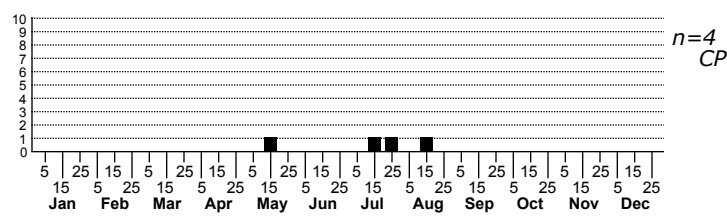

ORDER:ARANEAE INFRAORDER:ARANEOMORPHAE
FAMILY:LYCOSIDAE

DISTRIBUTION_COMMENTS: Southeastern United States