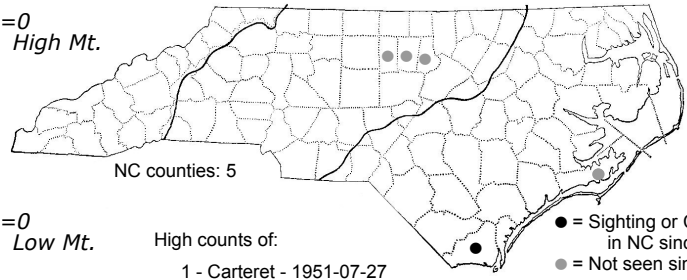

Pirata apalacheus a pirate wolf spider

High counts of:
 1 - Carteret - 1951-07-27
 1 - Carteret - 1951-07-15
 1 - Carteret - 1950-08-14

● = Sighting or Collection in NC since 2004
 ● = Not seen since 2004

Status	Rank
<u>NC</u>	<u>US</u>
<u>NC</u>	<u>Global</u>

ORDER:ARANEAE INFRAORDER:ARANEOMORPHAE
 FAMILY:LYCOSIDAE

DISTRIBUTION_COMMENTS: Southeastern United States