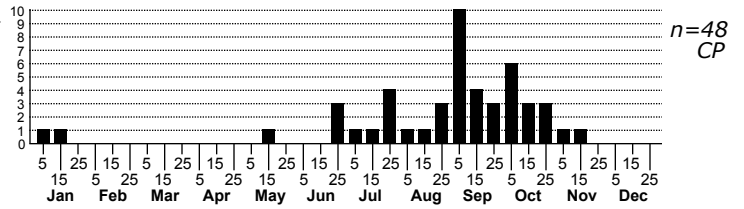

*Gasteracantha cancriformis* Spinybacked orbweaver

ORDER:ARANEAE INFRAORDER:Araneomorphae  
 FAMILY:Araneidae

TAXONOMIC\_COMMENTS: cancriformis (L), 'crab shaped'

DISTRIBUTION\_COMMENTS: Common throughout the coastal plain and piedmont. Found throughout the United States, emerging in spring, maturing in summer and surviving until the first frost, all year long during mild winters.