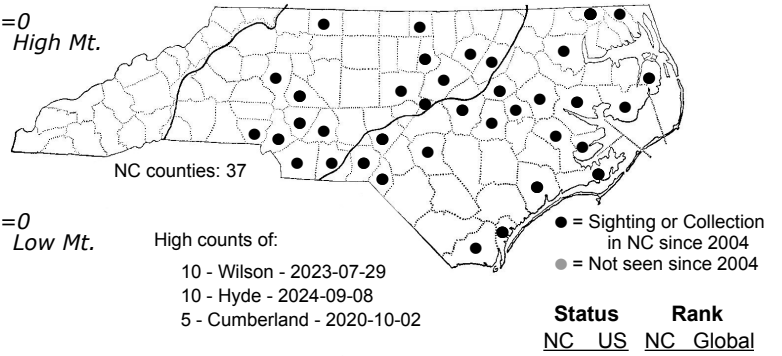

*Gasteracantha cancriformis* Spinybacked orbweaver

ORDER:ARANEAE INFRAORDER:Araneomorphae  
 FAMILY:Araneidae

TAXONOMIC\_COMMENTS: cancriformis (L), 'crab shaped'

DISTRIBUTION\_COMMENTS: Common throughout the coastal plain and piedmont. Found throughout the United States, emerging in spring, maturing in summer and surviving until the first frost, all year long during mild winters.

HABITAT: Woodland edges, shrubby vegetation, gardens, agricultural areas including orchards and citrus groves.

OBSERVATION\_METHODS: Visual observation, sweep netting and beat sheets.