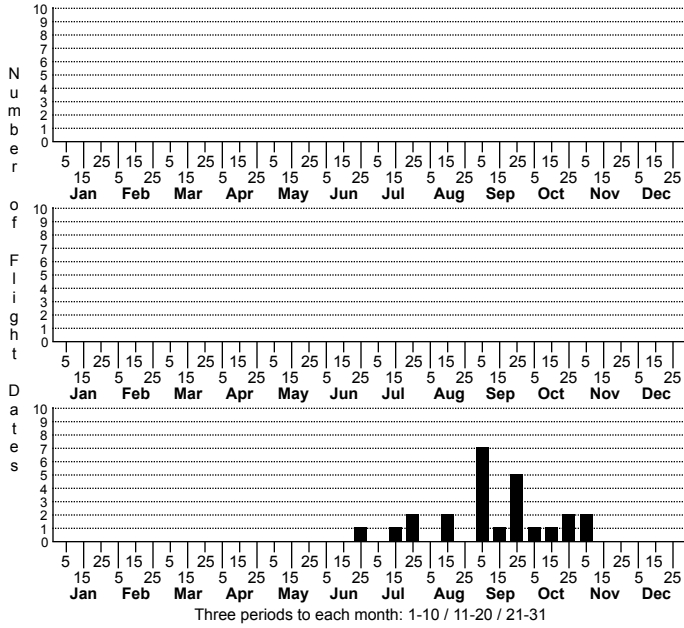

*Gasteracantha cancriformis* Spinybacked orbweaver

ORDER:ARANEAE INFRAORDER:Araneomorphae  
 FAMILY:Araneidae

TAXONOMIC\_COMMENTS: cancriformis (L), 'crab shaped'

DISTRIBUTION\_COMMENTS: Common throughout the coastal plain and piedmont. Found throughout the United States, emerging in spring, maturing in summer and surviving until the first frost, all year long during mild winters.

HABITAT: Woodland edges, shrubby vegetation, gardens, agricultural areas including orchards and citrus groves.

OBSERVATION\_METHODS: Visual observation, sweep netting and beat sheets.