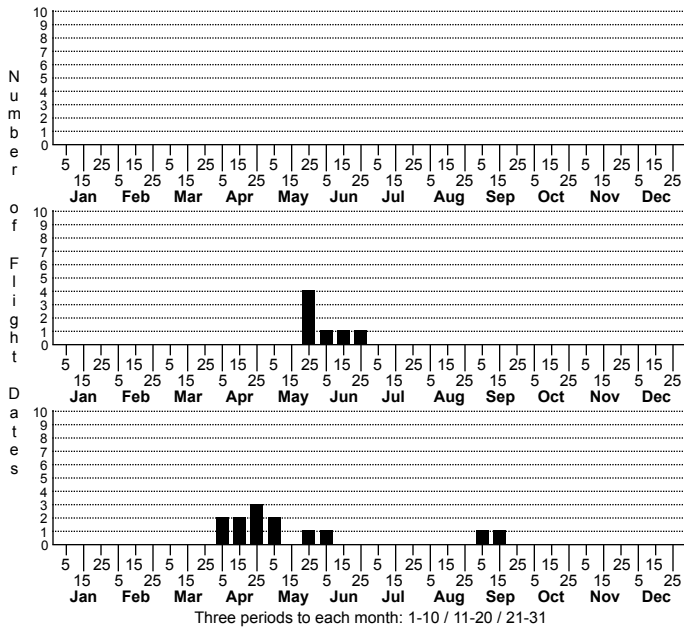

*Emblyna sublata* a mesh web spider

High counts of:  
 15 - Macon - 2024-05-21  
 10 - Rutherford - 2024-05-24  
 8 - Henderson - 2024-05-24

Status	Rank		
NC	US	NC	Global

ORDER:ARANEAE INFRAORDER:ARANEOMORPHAE  
 FAMILY:DICTYNIDAE