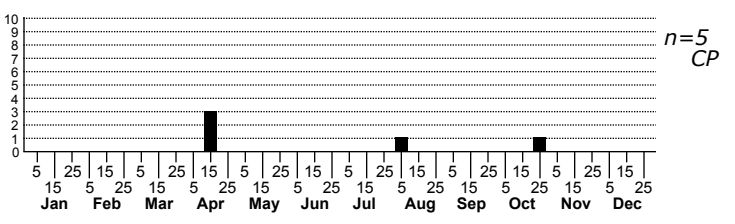

*Emblyna sublata* a mesh web spider

High counts of:  
 15 - Macon - 2024-05-21  
 10 - Rutherford - 2024-05-24  
 8 - Henderson - 2024-05-24

Status	Rank		
NC	US	NC	Global

ORDER:ARANEAE INFRAORDER:ARANEOMORPHAE  
 FAMILY:DICTYNIDAE