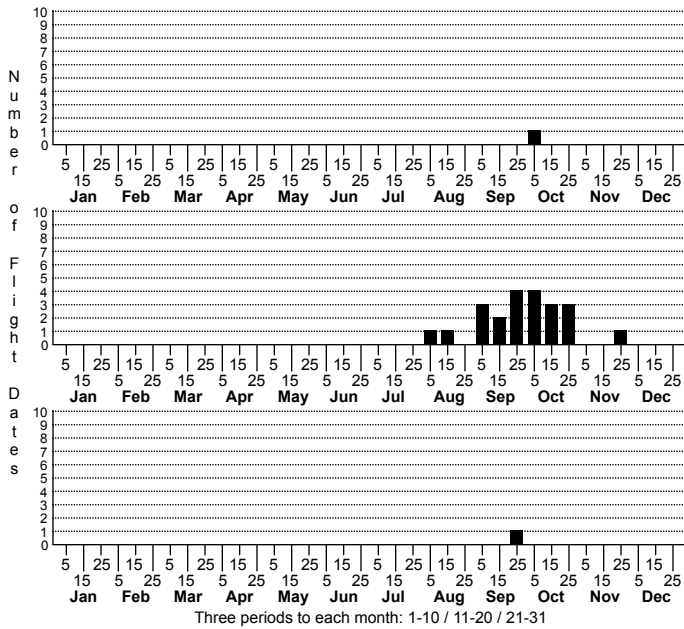

Trichonephila clavata an orbweaver

ORDER:ARANEAE INFRAORDER:ARANEOMORPHAE
FAMILY:Nephilidae SUBFAMILY:Nephilinae

DISTRIBUTION COMMENTS: Widespread in Asia, It appears to have gained a foothold in the mountainous regions of GA and SC, and the reports of its presence in NC suggest that it may continue to spread in our lower mountains and foothills.