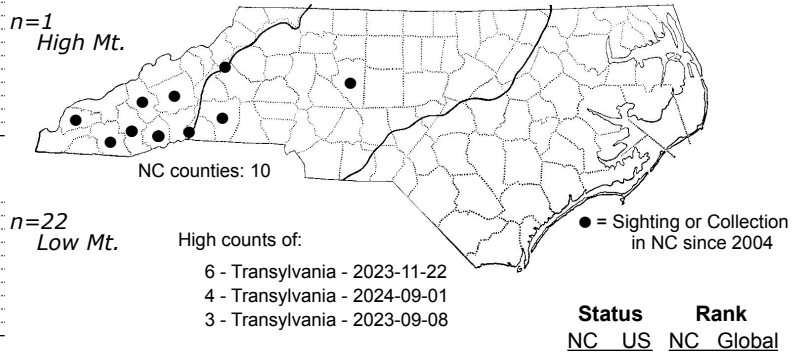

Trichonephila clavata an orbweaver

ORDER:ARANEAE INFRAORDER:ARANEOMORPHAE
FAMILY:Nephilidae SUBFAMILY:Nephilinae

DISTRIBUTION COMMENTS: Widespread in Asia, It appears to have gained a foothold in the mountainous regions of GA and SC, and the reports of its presence in NC suggest that it may continue to spread in our lower mountains and foothills.