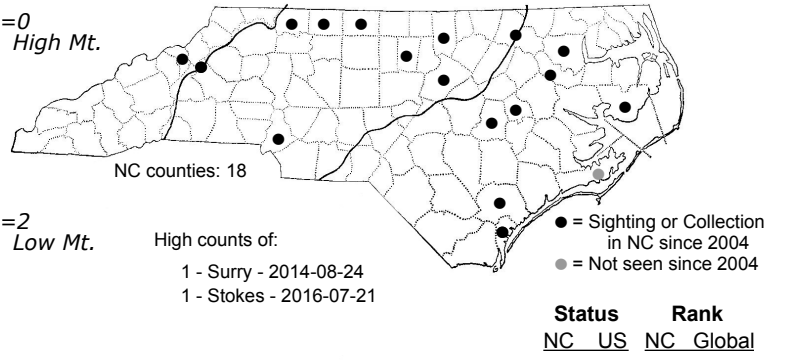

Larinia directa an orbweaver

ORDER:ARANEAE INFRAORDER:Araneomorphae
 FAMILY:Araneidae

DISTRIBUTION_COMMENTS: Uncommon throughout most of North Carolina and the southern United States and as far north as the mid Atlantic. Males spring through fall, females all year.

HABITAT: old field, grasslands, open country.

OBSERVATION_METHODS: Visual observation, sweep netting.