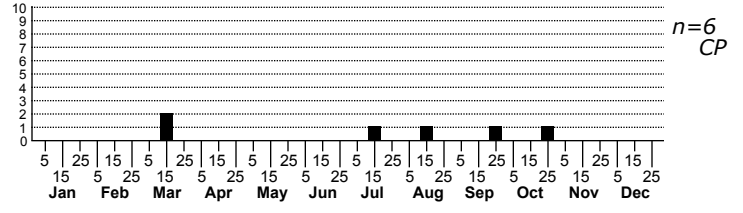

Larinia directa an orbweaver

ORDER:ARANEAE INFRAORDER:Araneomorphae
 FAMILY:Araneidae

DISTRIBUTION_COMMENTS: Uncommon throughout most of North Carolina and the southern United States and as far north as the mid Atlantic. Males spring through fall, females all year.

HABITAT: old field, grasslands, open country.

OBSERVATION_METHODS: Visual observation, sweep netting.