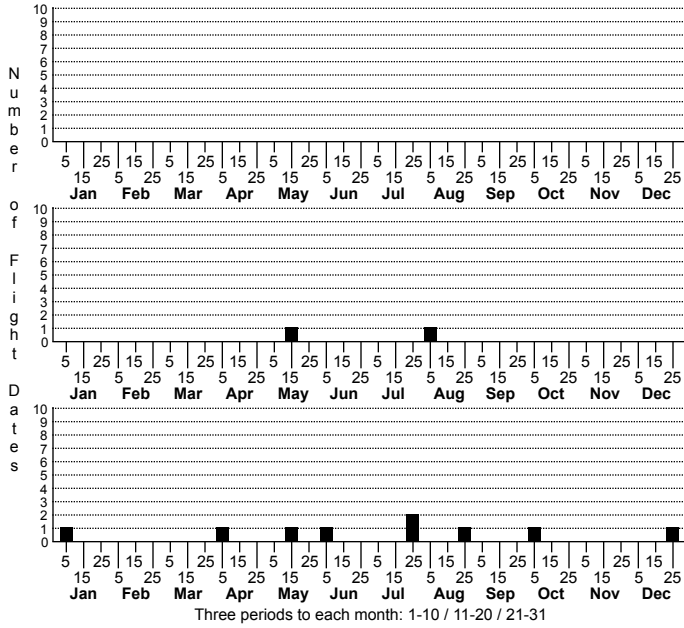

Larinia directa an orbweaver

ORDER:ARANEAE INFRAORDER:Araneomorphae
 FAMILY:Araneidae

DISTRIBUTION_COMMENTS: Uncommon throughout most of North Carolina and the southern United States and as far north as the mid Atlantic. Males spring through fall, females all year.

HABITAT: old field, grasslands, open country.

OBSERVATION_METHODS: Visual observation, sweep netting.