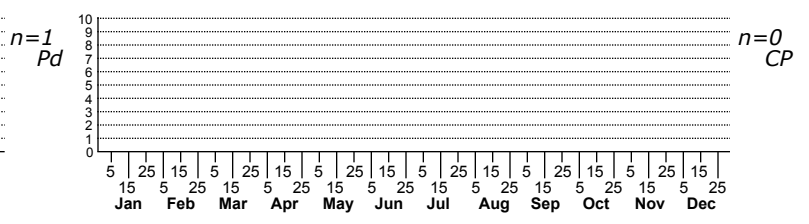

Agyneta barrowsi a sheetweb weaver

ORDER:ARANEAE INFRAORDER:ARANEOMORPHAE
 FAMILY:LINYPHIIDAE