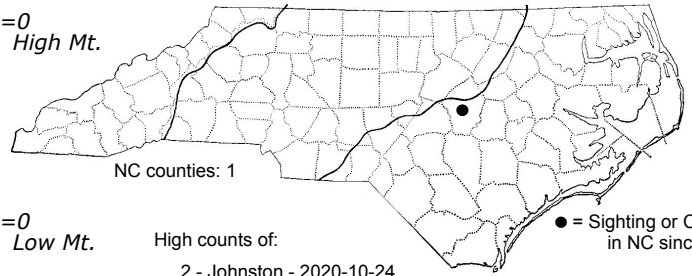

*Trachelas mexicanus* a cusped spider

High counts of:  
 2 - Johnston - 2020-10-24  
 2 - Johnston - 2020-10-24  
 1 - Johnston - 2021-06-27

Status	Rank
NC	US
NC	Global

ORDER:ARANEAE INFRAORDER: ARANEOMORPHAE  
 FAMILY:TRACHELIDAE

FLD\_GUIDE\_DESCRIPTIONS: Can be mistaken for a woodlouse hunter, *Dysdera crocata*, but *Trachelas* has much shorter, more vertical chelicerae than woodlouse hunters, the chelicerae of which are notably large and forward protruding. In addition, trachelid spiders have 8 eyes in two wide rows, while woodlouse hunters have only 6 eyes, clustered together just above the base of the chelicerae.

DISTRIBUTION\_COMMENTS: Western Mexico, NM, AZ, TX, UT, CO