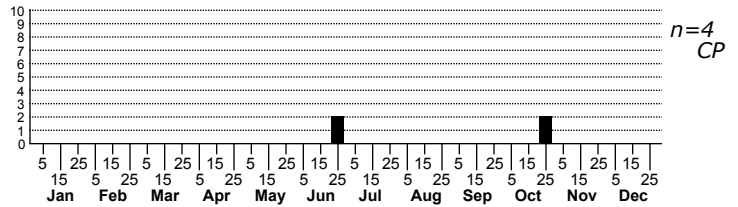

*Trachelas mexicanus* a cusped spider

High counts of:  
 2 - Johnston - 2020-10-24  
 2 - Johnston - 2020-10-24  
 1 - Johnston - 2021-06-27

Status	Rank
NC	US
NC	Global

ORDER:ARANEAE INFRAORDER: ARANEOMORPHAE  
 FAMILY:TRACHELIDAE

FLD\_GUIDE\_DESCRIPTIONS: Can be mistaken for a woodlouse hunter, *Dysdera crocata*, but *Trachelas* has much shorter, more vertical chelicerae than woodlouse hunters, the chelicerae of which are notably large and forward protruding. In addition, trachelid spiders have 8 eyes in two wide rows, while woodlouse hunters have only 6 eyes, clustered together just above the base of the chelicerae.