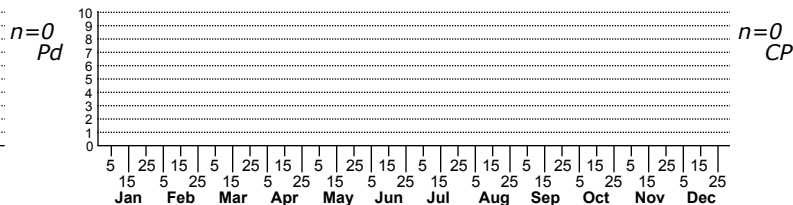

Enoplognatha ovata Common Candy-striped Spider

ORDER:ARANEAE INFRAORDER:ARANEOMORPHAE
 FAMILY:THERIDIIDAE