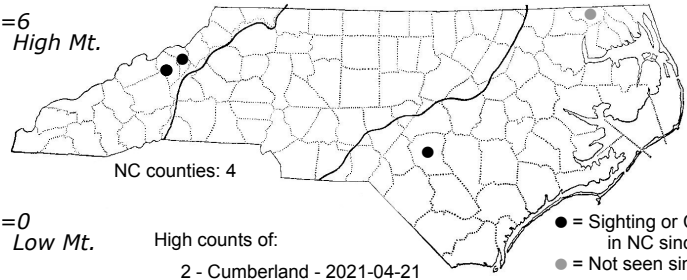

Larinioides patagiatus an orbweaver

High counts of:
 2 - Cumberland - 2021-04-21
 1 - Yancey - 2016-06-28
 1 - Gates - 2001-08-24

Status	Rank		
NC	US	NC	Global

ORDER:ARANEAE INFRAORDER:Araneomorphae
 FAMILY:Araneidae

TAXONOMIC_COMMENTS: Pronounced lar-i-nee-OY-deez. Formerly genus Nuctenea

DISTRIBUTION_COMMENTS: Uncommon throughout North Carolina, more common towards higher elevation, sometimes locally numerous. Found from Georgia north to the northern United States and all of Canada. Adults can be active all year, most common from June to September.

HABITAT: forest edge at higher elevations. Less associated with open water habitats preferring higher and drier sites.

OBSERVATION_METHODS: Visual observation, sweep netting, beat sheets.