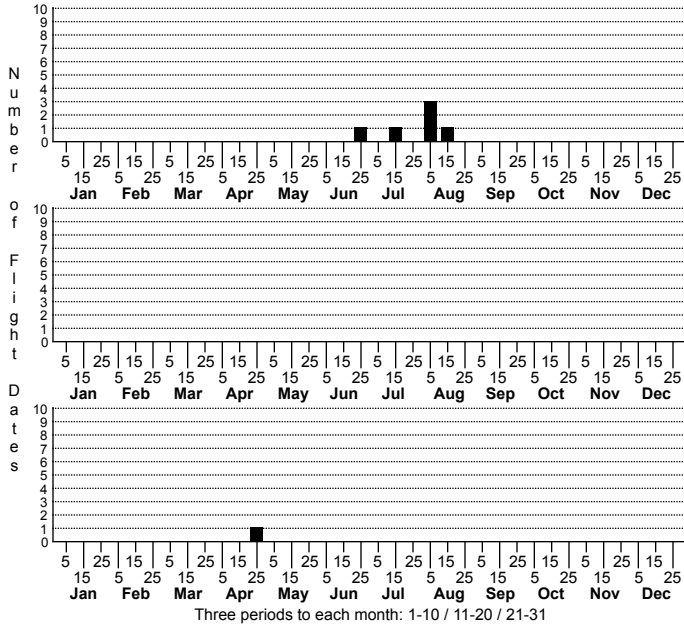

Larinioides patagiatus an orbweaver

High counts of:
 2 - Cumberland - 2021-04-21
 1 - Yancey - 2016-06-28
 1 - Gates - 2001-08-24

Status	Rank		
NC	US	NC	Global

ORDER:ARANEAE INFRAORDER:Araneomorphae
 FAMILY:Araneidae

TAXONOMIC_COMMENTS: Pronounced lar-i-nee-OY-deez. Formerly genus Nuctenea

DISTRIBUTION_COMMENTS: Uncommon throughout North Carolina, more common towards higher elevation, sometimes locally numerous. Found from Georgia north to the northern United States and all of Canada. Adults can be active all year, most common from June to September.