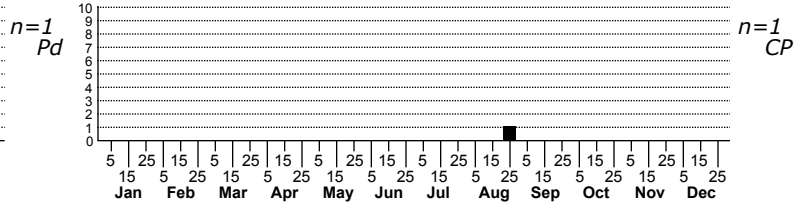

Larinioides patagiatus an orbweaver

High counts of:
 2 - Cumberland - 2021-04-21
 1 - Yancey - 2016-06-28
 1 - Gates - 2001-08-24

Status	Rank		
NC	US	NC	Global

ORDER:ARANEAE INFRAORDER:Araneomorphae
 FAMILY:Araneidae

TAXONOMIC_COMMENTS: Pronounced lar-i-nee-OY-deez. Formerly genus Nuctenea

DISTRIBUTION_COMMENTS: Uncommon throughout North Carolina, more common towards higher elevation, sometimes locally numerous. Found from Georgia north to the northern United States and all of Canada. Adults can be active all year, most common from June to September.