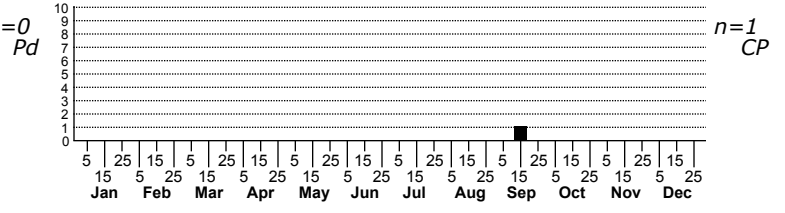

*Singa keyserlingi* an orbweaver

● = Sighting or Collection in NC since 2004  
○ = Not seen since 2004

Status	Rank
NC	US
NC	Global

ORDER:ARANEAE INFRAORDER:ARANEOMORPHAE  
FAMILY:ARANEIDAE

DISTRIBUTION\_COMMENTS: Quebec west to interior British Columbia and south to Missouri and northern Alabama (1)