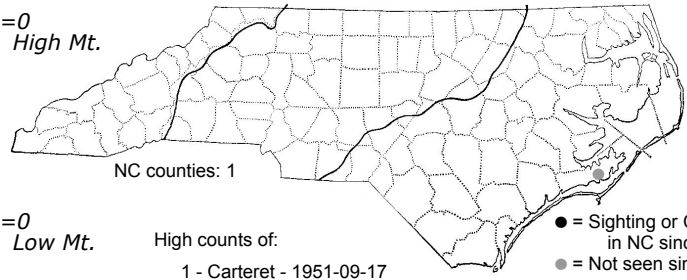

*Singa keyserlingi* an orbweaver

● = Sighting or Collection in NC since 2004  
○ = Not seen since 2004

Status	Rank
NC	US
NC	Global

ORDER:ARANEAE INFRAORDER:ARANEOMORPHAE  
FAMILY:ARANEIDAE

DISTRIBUTION\_COMMENTS: Quebec west to interior British Columbia and south to Missouri and northern Alabama (1)