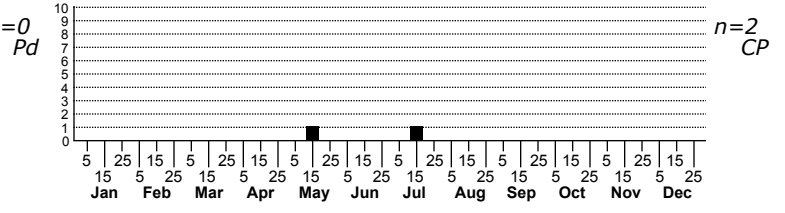

Clubiona littoralis a leafcurling sac spider

High counts of:
 1 - Carteret - 1952-05-19
 1 - Carteret - 1951-07-15

● = Sighting or Collection in NC since 2004
 ○ = Not seen since 2004

Status	Rank
NC	US
NC	Global