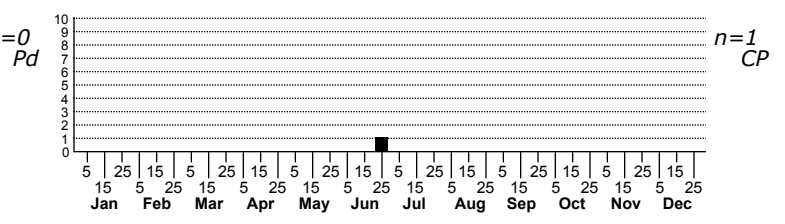

Phrurolithus emertoni a phrurolithid

High counts of:
1 - Carteret - 1952-06-21

● = Sighting or Collection in NC since 2004
○ = Not seen since 2004

Status	Rank
NC	US
NC	Global

ORDER:ARANEAE INFRAORDER:ARANEOMORPHAE
FAMILY:PHRUROLITHIDAE