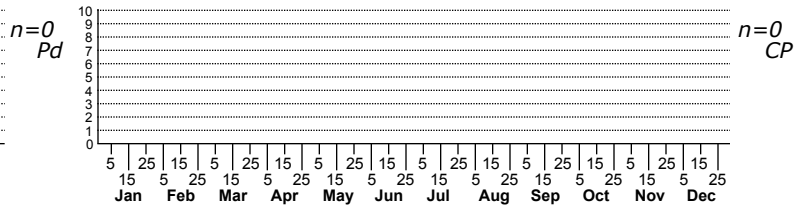

*Rugathodes sexpunctatus* a cobweb spider

ORDER:ARANEAE INFRAORDER:ARANEOMORPHAE  
FAMILY:THERIDIIDAE