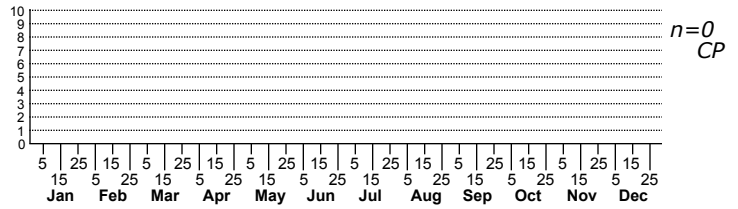

Tutelina similis a jumping spider

Status	Rank
NC	US
NC	Global

ORDER:ARANEAE INFRAORDER: ARANEOMORPHAE
 FAMILY:SALTICIDAE SUBFAMILY:Salticinae