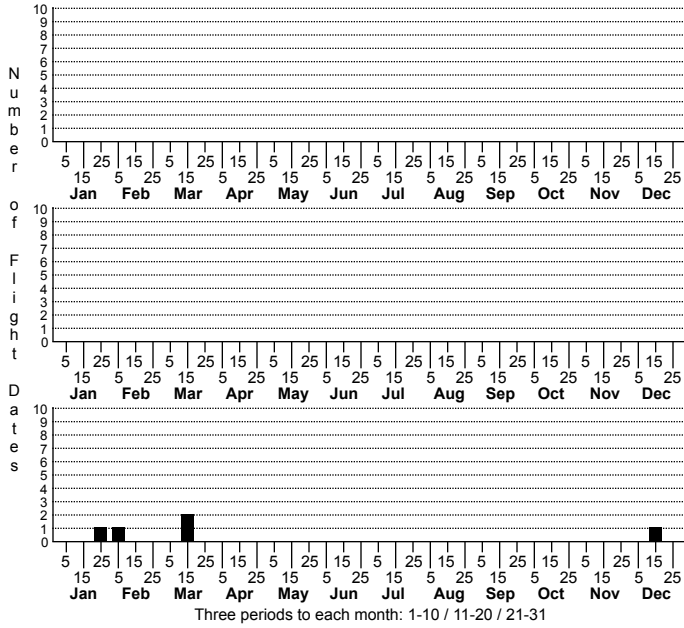

*Zora pumila* a prowling spider

ORDER:ARANEAE INFRAORDER:ARANEOMORPHAE  
 FAMILY:MITURGIDAE