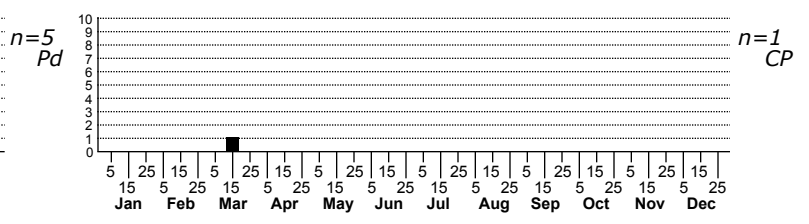

*Zora pumila* a prowling spider

ORDER:ARANEAE INFRAORDER:ARANEOMORPHAE  
 FAMILY:MITURGIDAE