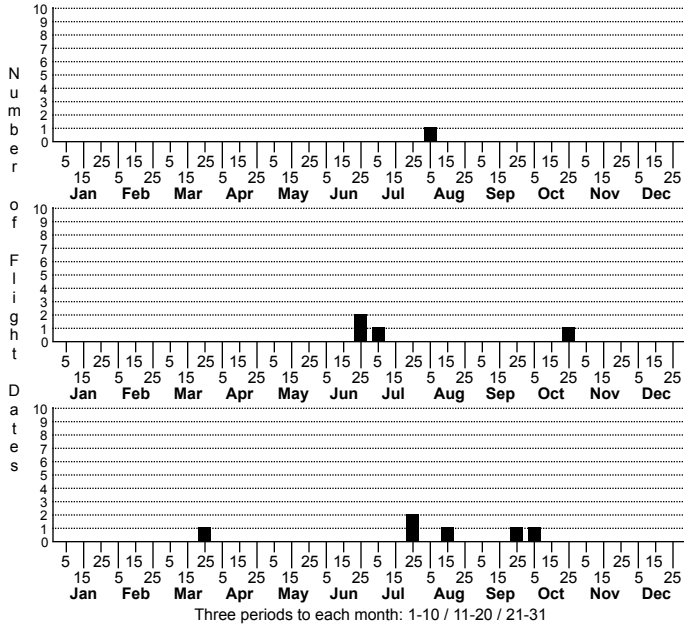

Pholcus manueli a cellar spider

High counts of:
 12 - Surry - 2020-10-05
 4 - Rockingham - 2024-08-20
 2 - Orange - 2022-03-30

Status	Rank
NC	US
NC	Global

ORDER:ARANEAE INFRAORDER:ARANEOMORPHAE
 FAMILY:PHOLCIDAE