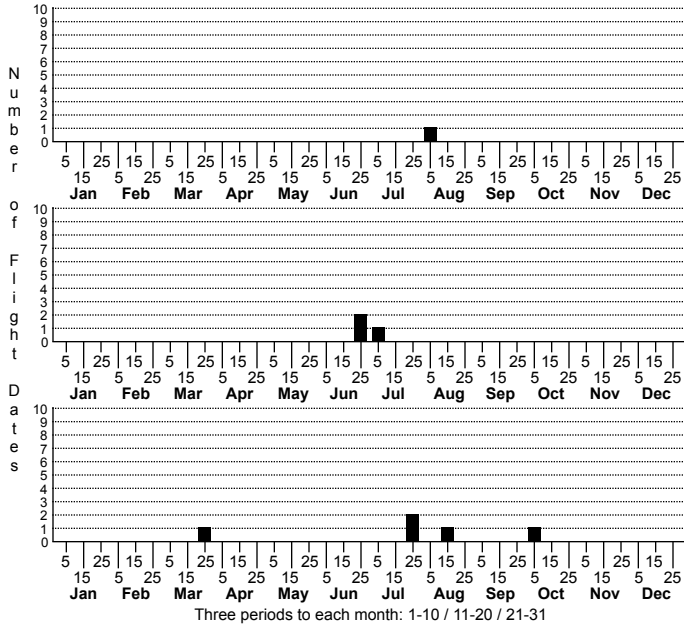

Pholcus manueli a cellar spider

High counts of:
 12 - Surry - 2020-10-05
 4 - Rockingham - 2024-08-20
 2 - Orange - 2022-03-30

● = Sighting or Collection in NC since 2004
 ● = Not seen since 2004

Status	Rank
NC	US
NC	Global