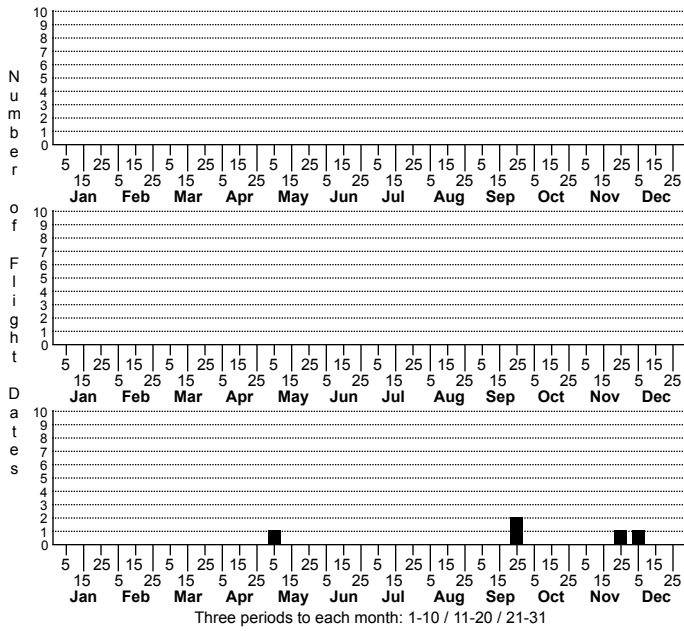

Crossopriza lyoni a cellar spider

High counts of:
 1 - Iredell - 2020-09-30
 1 - Wilkes - 2023-11-21
 1 - Pender - 2017-05-26

Status	Rank
NC	US
NC	Global

ORDER:ARANEAE INFRAORDER:ARANEOMORPHAE
 FAMILY:PHOLCIDAE

DISTRIBUTION_COMMENTS: Introduced, native to Africa/Asia

HABITAT: Mostly synanthropic (lives on, or near, human habitations).