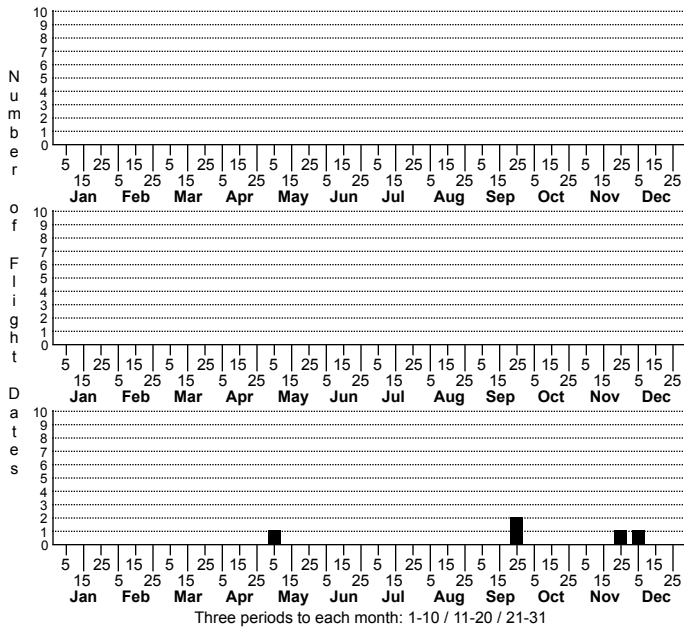

Crossopriza lyoni a cellar spider

High counts of:
 1 - Iredell - 2020-09-30
 1 - Wilkes - 2023-11-21
 1 - Pender - 2017-05-26

Status		Rank	
NC	US	NC	Global

ORDER:ARANEAE INFRAORDER:ARANEOMORPHAE
 FAMILY:PHOLCIDAE

DISTRIBUTION_COMMENTS: Introduced, native to Africa/Asia

HABITAT: Mostly synanthropic (lives on, or near, human habitations).