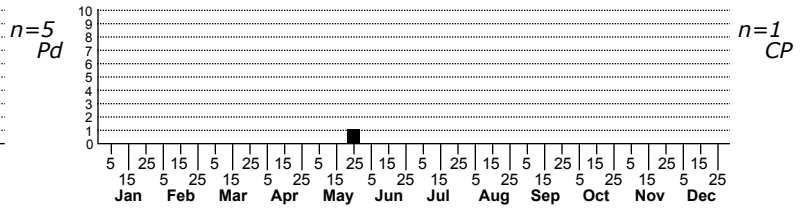

Crossopriza lyoni a cellar spider

High counts of:
 1 - Iredell - 2020-09-30
 1 - Wilkes - 2023-11-21
 1 - Pender - 2017-05-26

Status		Rank	
NC	US	NC	Global

ORDER:ARANEAE INFRAORDER:ARANEOMORPHAE
 FAMILY:PHOLCIDAE