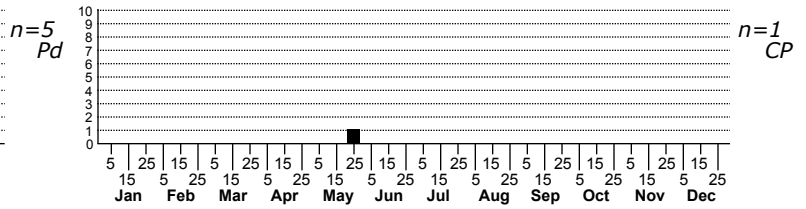

Crossopriza lyoni a cellar spider

High counts of:
 1 - Iredell - 2020-09-30
 1 - Wilkes - 2023-11-21
 1 - Pender - 2017-05-26

Status	Rank
NC	US
NC	Global

ORDER:ARANEAE INFRAORDER:ARANEOMORPHAE
 FAMILY:PHOLCIDAE