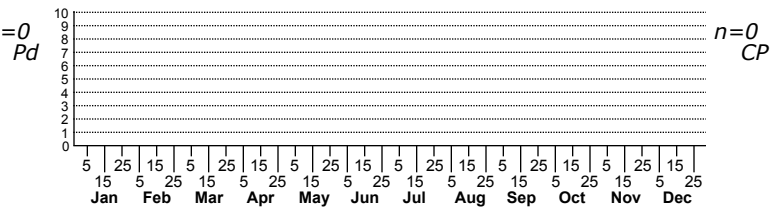

*Octonoba sinensis* No common name

Status	Rank
NC	US
NC	Global

ORDER:ARANEAE INFRAORDER:ARANEOMORPHAE  
FAMILY:ULOBORIDAE

HABITAT: In and around human structures