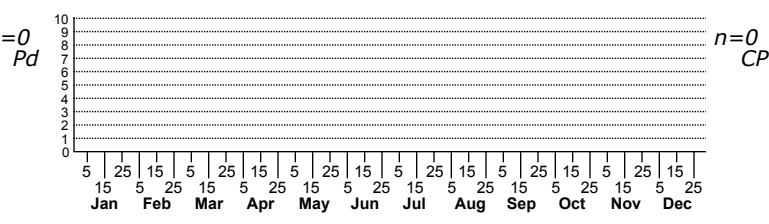

Alopecosa aculeata a wolf spider

High counts of:
 2 - Swain - 2000-06-13
 2 - Swain - 2000-06-13
 1 - Avery - 2014-06-08

● = Sighting or Collection in NC since 2004
 ● = Not seen since 2004

Status	Rank
NC	US
NC	Global