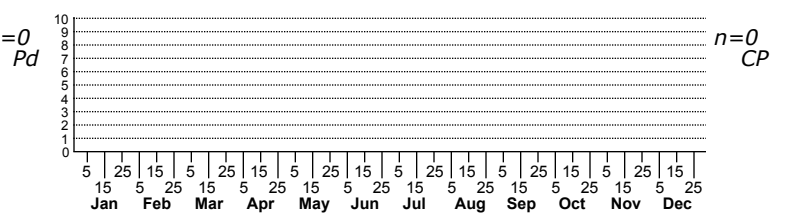

Alopecosa aculeata a wolf spider

High counts of:
 2 - Swain - 2000-06-13
 2 - Swain - 2000-06-13
 1 - Avery - 2014-06-08

Status	Rank
NC	US
NC	Global

ORDER:ARANEAE INFRAORDER:ARANEOMORPHAE
 FAMILY:LYCOSIDAE