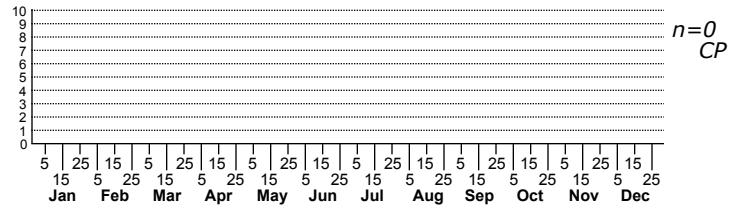

*Kaira alba* an orbweaver

● = Sighting or Collection in NC since 2004  
○ = Not seen since 2004

Status	Rank
NC	US
NC	Global

ORDER:ARANEAE INFRAORDER:ARANEOMORPHAE  
FAMILY:ARANEIDAE