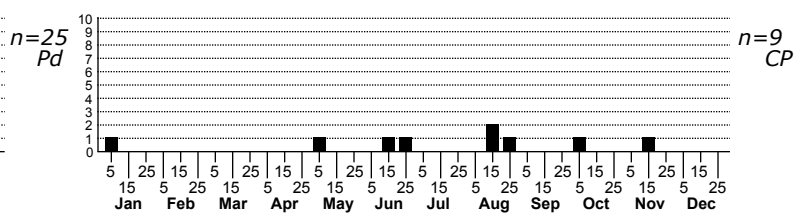

Metetepeira labyrinthea Labyrinth orbweaver

ORDER:ARANEAE INFRAORDER:Araneomorphae
 FAMILY:Araneidae

DISTRIBUTION_COMMENTS: Frequent and widespread throughout North Carolina and the southeastern and mid-Atlantic regions. Females spring through autumn, males spring and summer.

HABITAT: shrubs in forest understory, open woodlands, forest edges, man made structures and rock walls.

OBSERVATION_METHODS: Identified readily by web, adults can be teased out of retreat with a paintbrush.