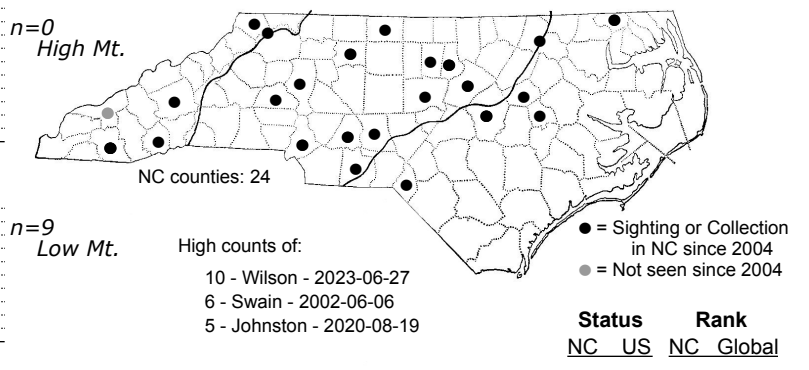

Metetepeira labyrinthea Labyrinth orbweaver

ORDER:ARANEAE INFRAORDER:Araneomorphae
 FAMILY:Araneidae

DISTRIBUTION_COMMENTS: Frequent and widespread throughout North Carolina and the southeastern and mid-Atlantic regions. Females spring through autumn, males spring and summer.

HABITAT: shrubs in forest understory, open woodlands, forest edges, man made structures and rock walls.

OBSERVATION_METHODS: Identified readily by web, adults can be teased out of retreat with a paintbrush.