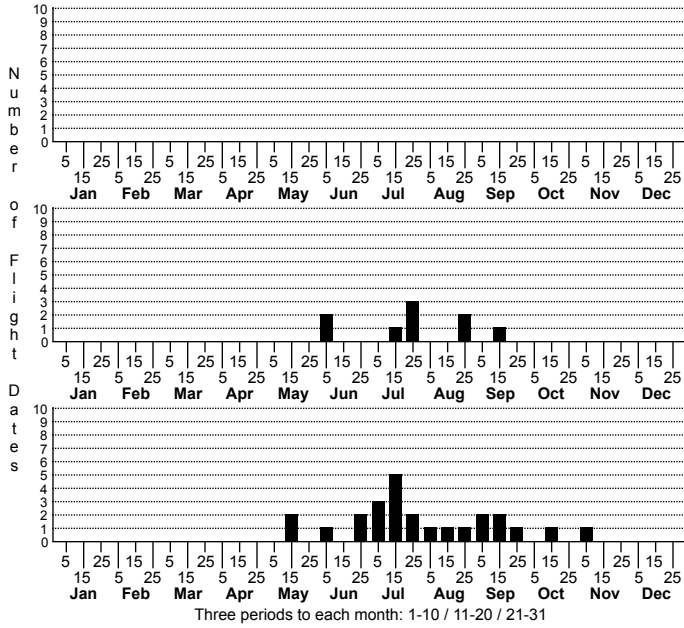

Metetepeira labyrinthea Labyrinth orbweaver

ORDER:ARANEAE INFRAORDER:Araneomorphae
 FAMILY:Araneidae

DISTRIBUTION_COMMENTS: Frequent and widespread throughout North Carolina and the southeastern and mid-Atlantic regions. Females spring through autumn, males spring and summer.

HABITAT: shrubs in forest understory, open woodlands, forest edges, man made structures and rock walls.

OBSERVATION_METHODS: Identified readily by web, adults can be teased out of retreat with a paintbrush.