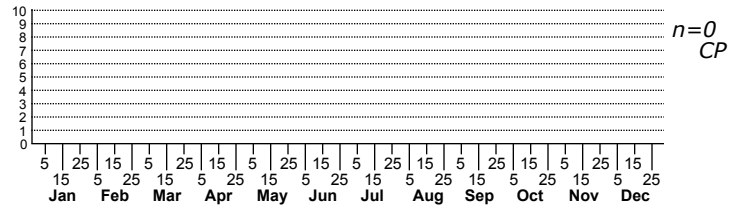

*Lophocolea heterophylla* (Schrad.) Dumort. variable *Lophocolea*

Status	Rank
NC	US
NC	Global

PHYLUM: Liverworts ORDER: Jungermanniales FAMILY: Lophocoleaceae

TAXONOMIC\_COMMENTS:

SPECIES\_DESCRIPTION:

MICROSCOPE\_VIEW: