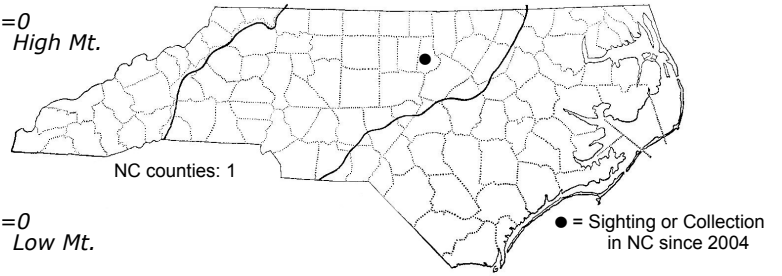

Lophocolea heterophylla (Schrad.) Dumort. variable Lophocolea

Status		Rank	
NC	US	NC	Global

PHYLUM: Liverworts ORDER: Jungermanniales FAMILY: Lophocoleaceae

TAXONOMIC_COMMENTS:

SPECIES_DESCRIPTION:

MICROSCOPE_VIEW:

UNMISTAKEABLE_ID:

DISTRIBUTION_REFERENCE:

ABUNDANCE:

DISTRIBUTION: Please refer to the dot map.

HABITAT:

STATE PROTECTION:

SYNONYM:

NOTE: