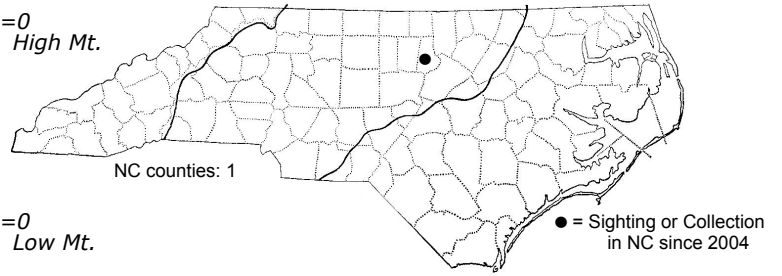

*Lophocolea heterophylla* (Schrad.) Dumort. variable *Lophocolea*

Status	Rank
NC	US
NC	Global

PHYLUM: Liverworts ORDER: Jungermanniales FAMILY: Lophocoleaceae

TAXONOMIC\_COMMENTS:

SPECIES\_DESCRIPTION:

MICROSCOPE\_VIEW:

UNMISTAKEABLE\_ID:

DISTRIBUTION\_REFERENCE:

ABUNDANCE:

DISTRIBUTION: Please refer to the dot map.

HABITAT:

STATE PROTECTION:

SYNONYM:

NOTE: