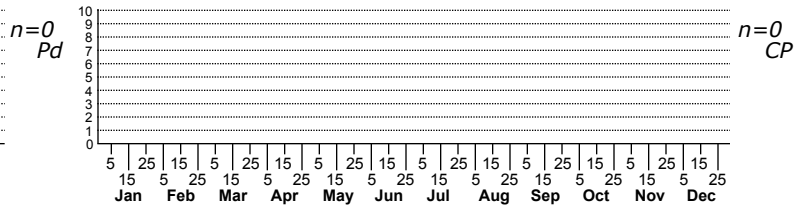

Lophocolea heterophylla (Schrad.) Dumort. variable Lophocolea

Status		Rank	
NC	US	NC	Global

PHYLUM: Liverworts ORDER: Jungermanniales FAMILY: Lophocoleaceae

TAXONOMIC_COMMENTS:

SPECIES_DESCRIPTION:

MICROSCOPE_VIEW: