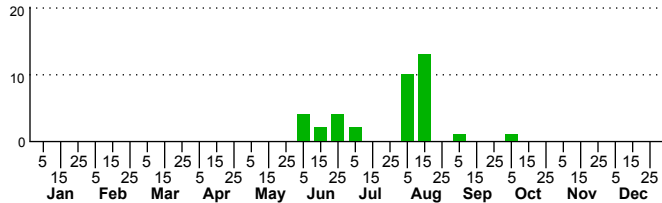

$n=37$
HM

$n=17$
Pd

$n=2$
LM

$n=0$
CP

Bombus fernaldae

Adults

Three periods to each month: 1-10 / 11-20 / 21-31

NC Biodiversity Project: nc-biodiversity.com