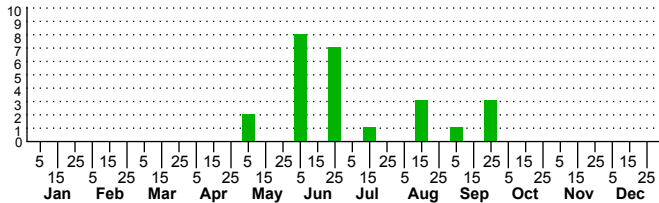

$n=25$
HM

$n=0$
Pd

$n=11$
LM

$n=0$
CP

Hylaes annulatus

Adults

Three periods to each month: 1-10 / 11-20 / 21-31

NC Biodiversity Project: nc-biodiversity.com