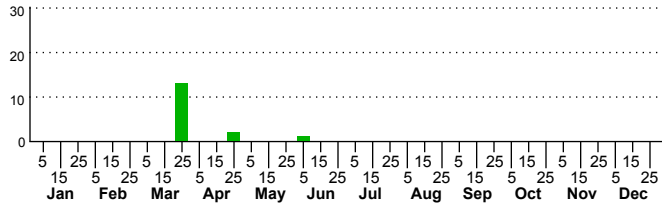

n=16
HM

n=7
Pd

n=58
LM

n=1
CP

Hylaes modestus modestus

Adults

Three periods to each month: 1-10 / 11-20 / 21-31

NC Biodiversity Project: nc-biodiversity.com