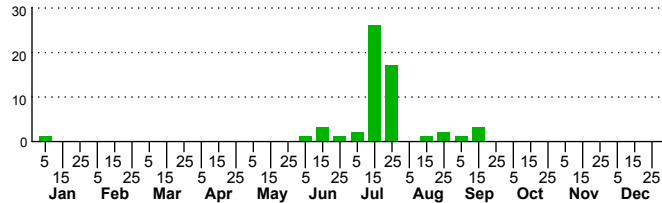

n=16
HM

n=7
Pd

n=58
LM

n=1
CP

Hylaes modestus modestus

Adults

Three periods to each month: 1-10 / 11-20 / 21-31

NC Biodiversity Project: nc-biodiversity.com