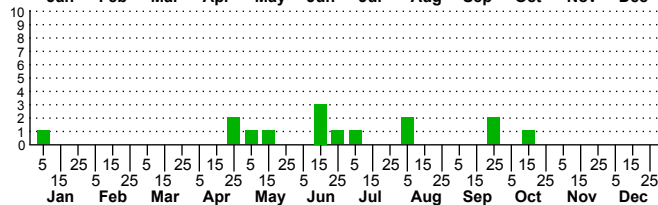

$n=0$
HM

$n=1$
Pd

$n=9$
LM

$n=15$
CP

Agapostemon sericeus

Adults

Three periods to each month: 1-10 / 11-20 / 21-31

NC Biodiversity Project: nc-biodiversity.com