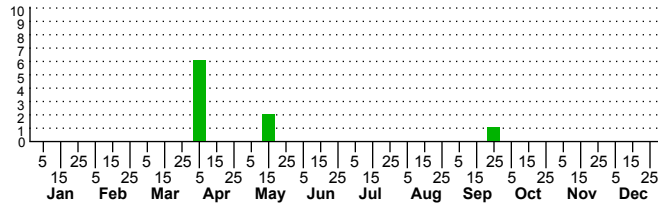

$n=0$
HM

$n=1$
Pd

$n=9$
LM

$n=15$
CP

Agapostemon sericeus

Adults

Three periods to each month: 1-10 / 11-20 / 21-31

NC Biodiversity Project: nc-biodiversity.com