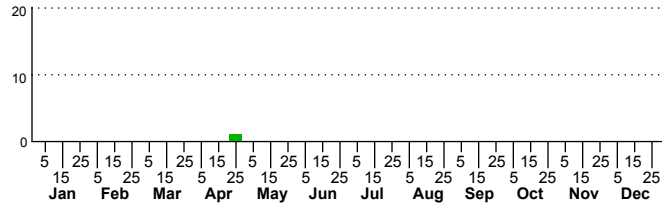

$n=25$
HM

$n=2$
Pd

$n=1$
LM

$n=0$
CP

Halictus confusus

Adults

Three periods to each month: 1-10 / 11-20 / 21-31

NC Biodiversity Project: nc-biodiversity.com