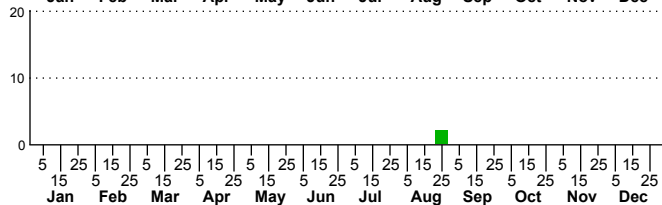

$n=25$
HM

$n=2$
Pd

$n=1$
LM

$n=0$
CP

Halictus confusus

Adults

Three periods to each month: 1-10 / 11-20 / 21-31

NC Biodiversity Project: nc-biodiversity.com