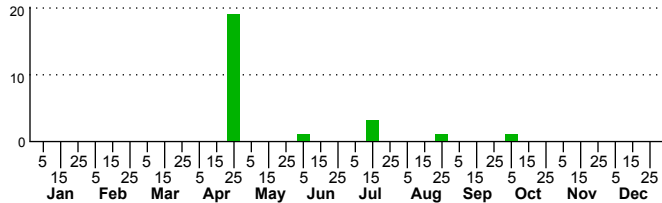

$n=25$
HM

$n=2$
Pd

$n=1$
LM

$n=0$
CP

Halictus confusus

Adults

Three periods to each month: 1-10 / 11-20 / 21-31

NC Biodiversity Project: nc-biodiversity.com