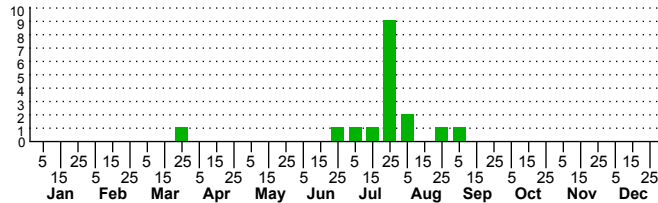

$n=3$   
HM

$n=0$   
Pd

$n=17$   
LM

$n=0$   
CP

*Halictus confusus confusus*

Adults

Three periods to each month: 1-10 / 11-20 / 21-31

NC Biodiversity Project: [nc-biodiversity.com](http://nc-biodiversity.com)