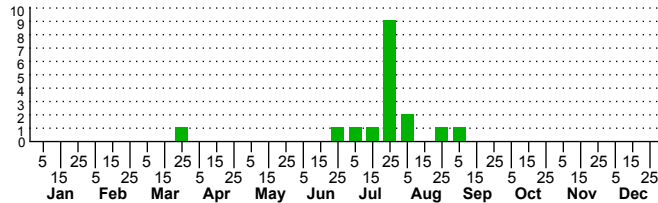

$n=3$
HM

$n=0$
Pd

$n=17$
LM

$n=0$
CP

Halictus confusus confusus

Adults

Three periods to each month: 1-10 / 11-20 / 21-31

NC Biodiversity Project: nc-biodiversity.com