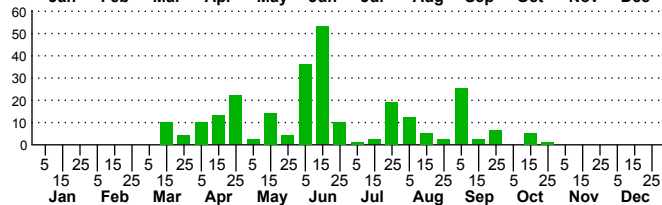

$n=0$
HM

$n=0$
Pd

$n=1$
LM

$n=258$
CP

Lasioglossum floridanum

Adults

Three periods to each month: 1-10 / 11-20 / 21-31

NC Biodiversity Project: nc-biodiversity.com