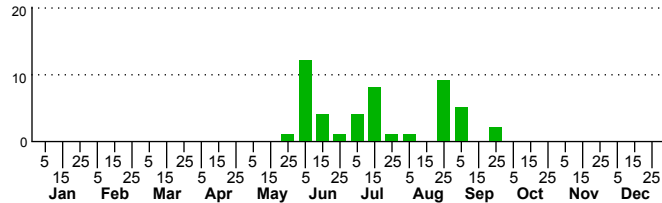

$n=2$   
HM

$n=2$   
Pd

*Coelioxys sayi*

Adults

Three periods to each month: 1-10 / 11-20 / 21-31

$n=48$   
LM

$n=9$   
CP