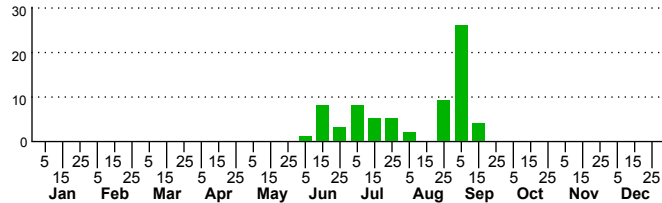

n=6
HM

n=18
Pd

n=71
LM

n=56
CP

Megachile petulans

Adults

Three periods to each month: 1-10 / 11-20 / 21-31

NC Biodiversity Project: nc-biodiversity.com