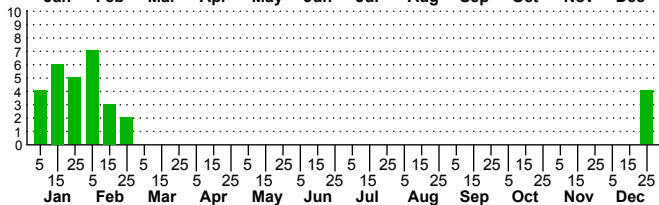

$n=0$
HM

$n=31$
Pd

$n=11$
LM

$n=8$
CP

Feralia major

Three periods to each month: 1-10 / 11-20 / 21-31

NC Biodiversity Project: nc-biodiversity.com