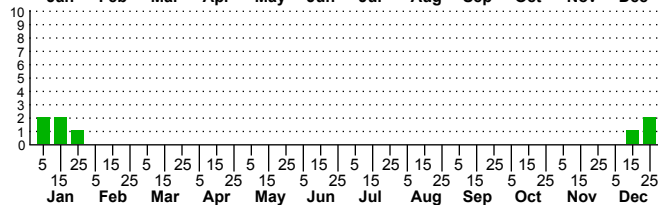

$n=0$
HM

$n=10$
LM

$n=27$
Pd

$n=8$
CP

Feralia major

Three periods to each month: 1-10 / 11-20 / 21-31

NC Biodiversity Project: nc-biodiversity.com