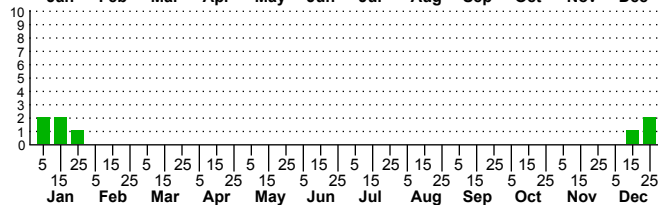

$n=0$
HM

$n=31$
Pd

$n=11$
LM

$n=8$
CP

Feralia major

Three periods to each month: 1-10 / 11-20 / 21-31

NC Biodiversity Project: nc-biodiversity.com