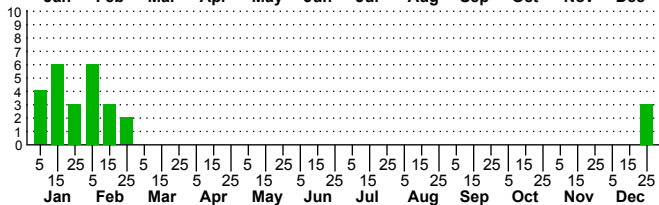

$n=0$
HM

$n=10$
LM

$n=27$
Pd

$n=8$
CP

Feralia major

Three periods to each month: 1-10 / 11-20 / 21-31

NC Biodiversity Project: nc-biodiversity.com