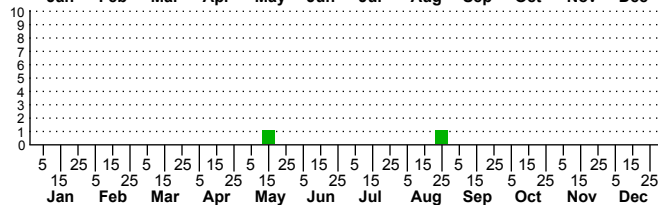

$n=0$
HM

$n=0$
Pd

$n=6$
LM

$n=2$
CP

Cucullia asteroides

Three periods to each month: 1-10 / 11-20 / 21-31

NC Biodiversity Project: nc-biodiversity.com