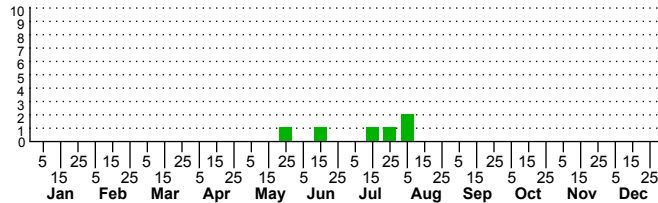

$n=0$
HM

$n=0$
Pd

$n=6$
LM

$n=2$
CP

Cucullia asteroides

Three periods to each month: 1-10 / 11-20 / 21-31

NC Biodiversity Project: nc-biodiversity.com