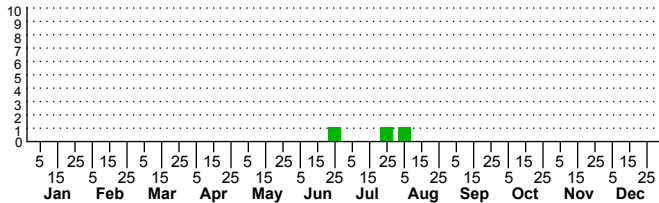

$n=3$
HM

$n=0$
Pd

$n=11$
LM

$n=0$
CP

Cucullia convexipennis

Three periods to each month: 1-10 / 11-20 / 21-31

NC Biodiversity Project: nc-biodiversity.com