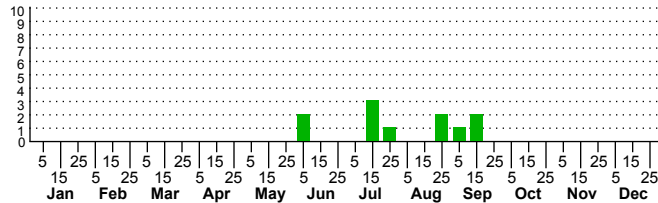

$n=3$
HM

$n=0$
Pd

$n=11$
LM

$n=0$
CP

Cucullia convexipennis

Three periods to each month: 1-10 / 11-20 / 21-31

NC Biodiversity Project: nc-biodiversity.com