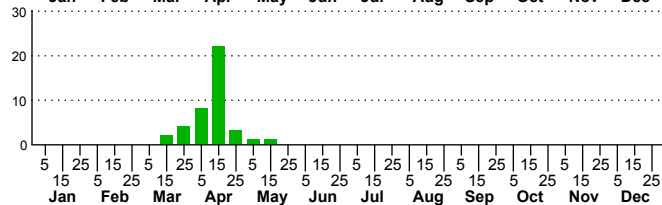

n=17
HM

n=73
Pd

n=73
LM

n=41
CP

Morrisonia confusa

Three periods to each month: 1-10 / 11-20 / 21-31

NC Biodiversity Project: nc-biodiversity.com