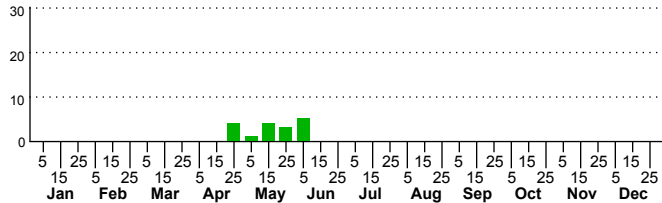

n=17
HM

n=73
Pd

n=73
LM

n=41
CP

Morrisonia confusa

Three periods to each month: 1-10 / 11-20 / 21-31

NC Biodiversity Project: nc-biodiversity.com