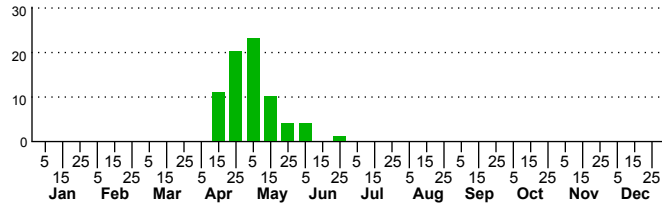

n=17
HM

n=73
Pd

n=73
LM

n=41
CP

Morrisonia confusa

Three periods to each month: 1-10 / 11-20 / 21-31

NC Biodiversity Project: nc-biodiversity.com