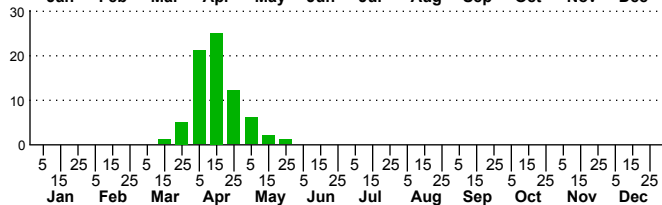

n=17
HM

n=73
Pd

n=73
LM

n=41
CP

Morrisonia confusa

Three periods to each month: 1-10 / 11-20 / 21-31

NC Biodiversity Project: nc-biodiversity.com