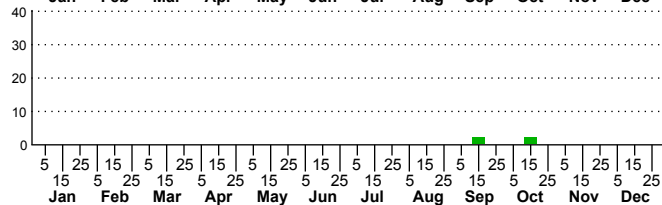

n=10
HM

n=58
Pd

n=63
LM

n=4
CP

Nephelodes minians

Three periods to each month: 1-10 / 11-20 / 21-31

NC Biodiversity Project: nc-biodiversity.com