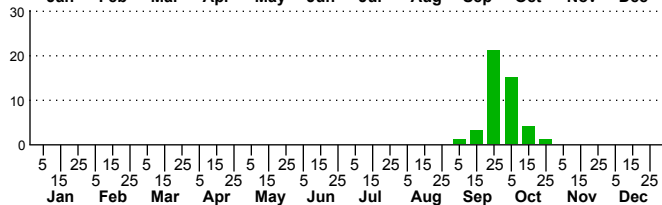

n=10
HM

n=45
Pd

n=45
LM

n=3
CP

Nephelodes minians

Three periods to each month: 1-10 / 11-20 / 21-31

NC Biodiversity Project: nc-biodiversity.com