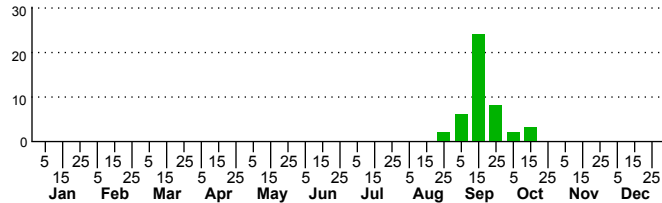

n=10
HM

n=45
Pd

n=45
LM

n=3
CP

Nephelodes minians

Three periods to each month: 1-10 / 11-20 / 21-31

NC Biodiversity Project: nc-biodiversity.com