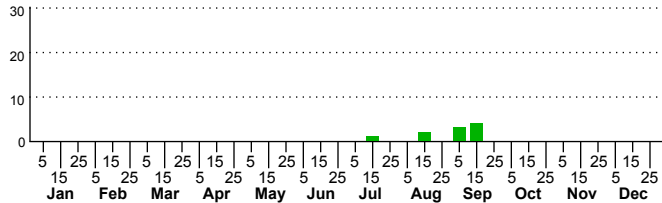

n=10
HM

n=45
Pd

n=45
LM

n=3
CP

Nephelodes minians

Three periods to each month: 1-10 / 11-20 / 21-31

NC Biodiversity Project: nc-biodiversity.com