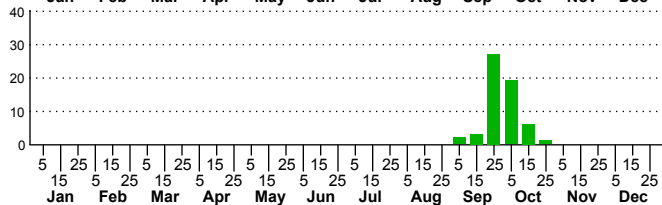

n=10
HM

n=58
Pd

n=63
LM

n=4
CP

Nephelodes minians

Three periods to each month: 1-10 / 11-20 / 21-31

NC Biodiversity Project: nc-biodiversity.com