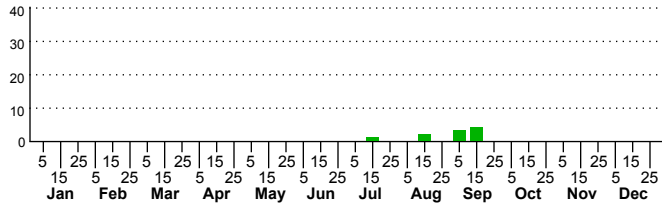

n=10
HM

n=58
Pd

n=63
LM

n=4
CP

Nephelodes minians

Three periods to each month: 1-10 / 11-20 / 21-31

NC Biodiversity Project: nc-biodiversity.com