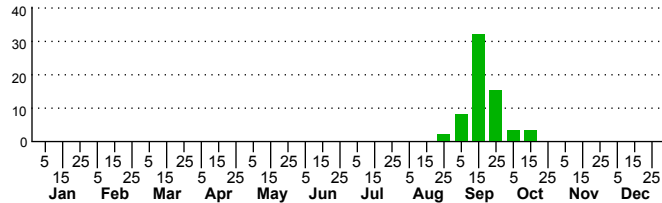

n=10
HM

n=58
Pd

n=63
LM

n=4
CP

Nephelodes minians

Three periods to each month: 1-10 / 11-20 / 21-31

NC Biodiversity Project: nc-biodiversity.com