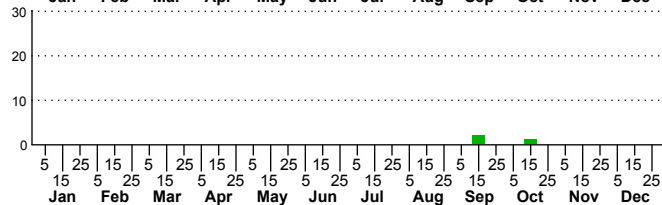

n=10
HM

n=45
Pd

n=45
LM

n=3
CP

Nephelodes minians

Three periods to each month: 1-10 / 11-20 / 21-31

NC Biodiversity Project: nc-biodiversity.com