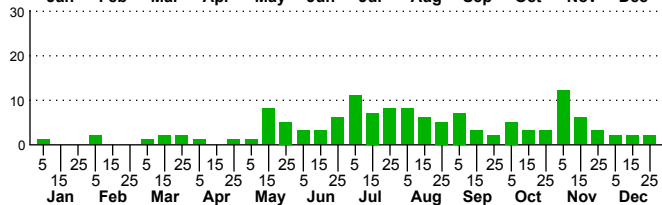

n=23
HM

n=131
Pd

n=40
LM

n=194
CP

Feltia subterranea

Three periods to each month: 1-10 / 11-20 / 21-31

NC Biodiversity Project: nc-biodiversity.com