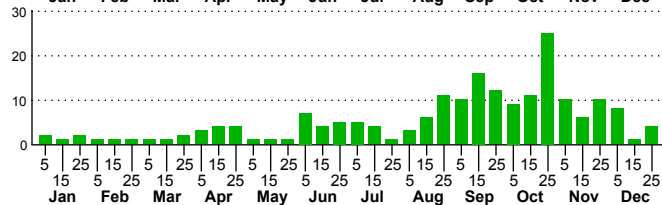

n=23
HM

n=131
Pd

n=40
LM

n=194
CP

Feltia subterranea

Three periods to each month: 1-10 / 11-20 / 21-31

NC Biodiversity Project: nc-biodiversity.com