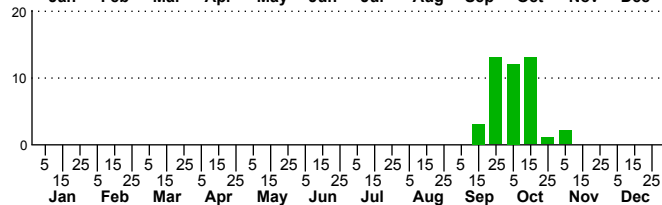

$n=0$
HM

$n=1$
Pd

$n=6$
LM

$n=44$
CP

Feltia geniculata

Three periods to each month: 1-10 / 11-20 / 21-31

NC Biodiversity Project: nc-biodiversity.com