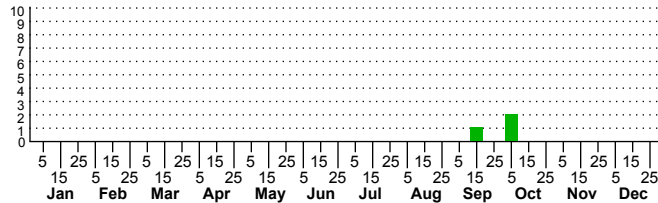

$n=1$
HM

$n=0$
Pd

$n=3$
LM

$n=0$
CP

Euxoa velleripennis

Three periods to each month: 1-10 / 11-20 / 21-31

NC Biodiversity Project: nc-biodiversity.com