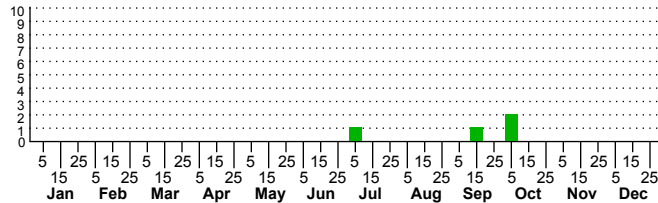

$n=1$
HM

$n=0$
Pd

$n=4$
LM

$n=0$
CP

Euxoa velleripennis

Three periods to each month: 1-10 / 11-20 / 21-31

NC Biodiversity Project: nc-biodiversity.com