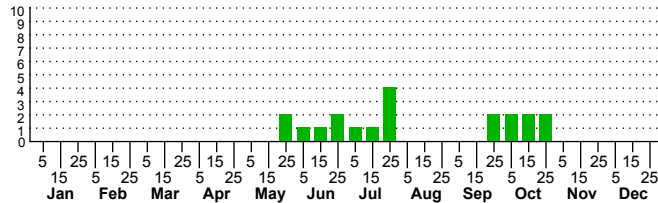

$n=26$
HM

$n=1$
Pd

$n=20$
LM

$n=0$
CP

Spaelotis clandestina

Three periods to each month: 1-10 / 11-20 / 21-31

NC Biodiversity Project: nc-biodiversity.com