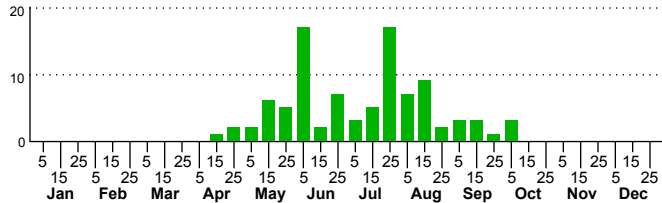

n=95
HM

n=21
Pd

n=123
LM

n=18
CP

Xestia dolosa

Three periods to each month: 1-10 / 11-20 / 21-31

NC Biodiversity Project: nc-biodiversity.com