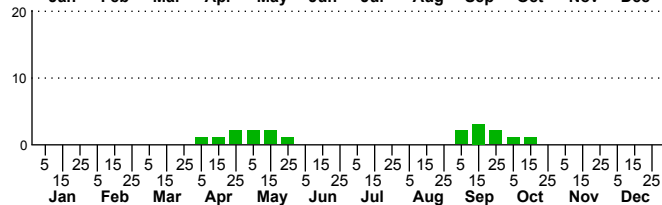

$n=95$
HM

$n=22$
Pd

$n=125$
LM

$n=18$
CP

Xestia dolosa

Three periods to each month: 1-10 / 11-20 / 21-31

NC Biodiversity Project: nc-biodiversity.com