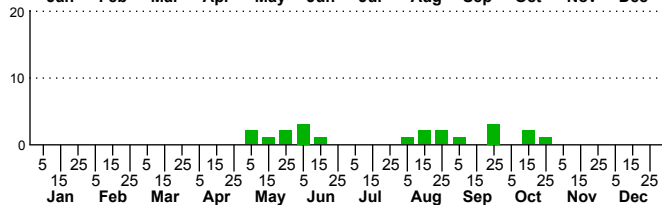

n=95
HM

n=21
Pd

n=123
LM

n=18
CP

Xestia dolosa

Three periods to each month: 1-10 / 11-20 / 21-31

NC Biodiversity Project: nc-biodiversity.com