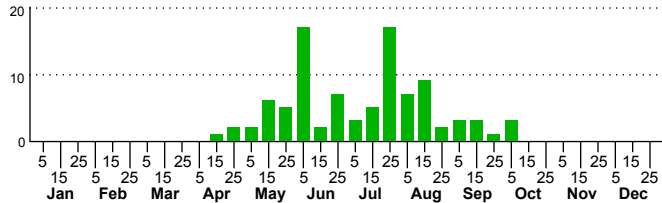

$n=95$
HM

$n=22$
Pd

$n=125$
LM

$n=18$
CP

Xestia dolosa

Three periods to each month: 1-10 / 11-20 / 21-31

NC Biodiversity Project: nc-biodiversity.com