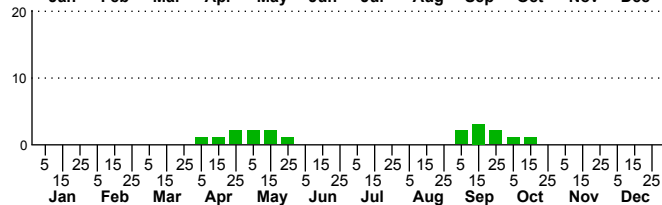

n=95
HM

n=21
Pd

n=123
LM

n=18
CP

Xestia dolosa

Three periods to each month: 1-10 / 11-20 / 21-31

NC Biodiversity Project: nc-biodiversity.com