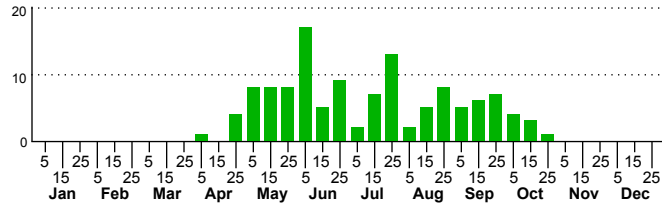

n=95
HM

n=21
Pd

n=123
LM

n=18
CP

Xestia dolosa

Three periods to each month: 1-10 / 11-20 / 21-31

NC Biodiversity Project: nc-biodiversity.com