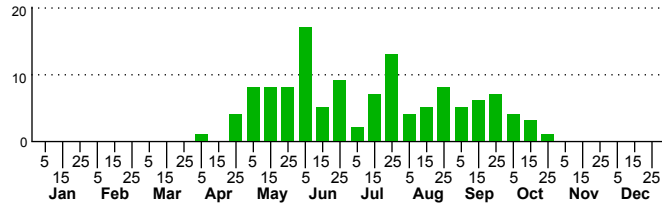

$n=95$
HM

$n=22$
Pd

$n=125$
LM

$n=18$
CP

Xestia dolosa

Three periods to each month: 1-10 / 11-20 / 21-31

NC Biodiversity Project: nc-biodiversity.com