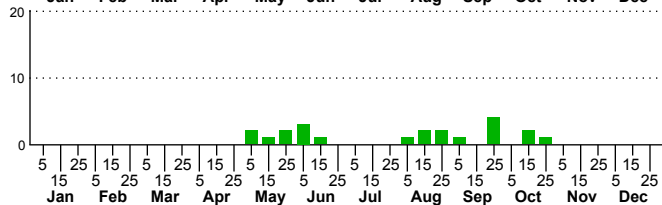

$n=95$
HM

$n=22$
Pd

$n=125$
LM

$n=18$
CP

Xestia dolosa

Three periods to each month: 1-10 / 11-20 / 21-31

NC Biodiversity Project: nc-biodiversity.com