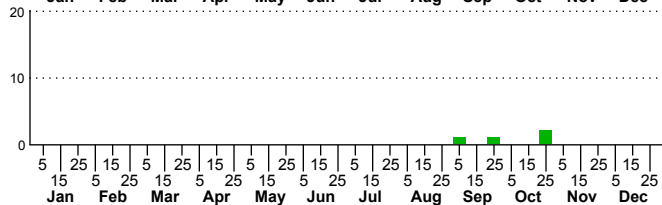

$n=24$
HM

$n=4$
Pd

$n=61$
LM

$n=0$
CP

Xestia normanianus

Three periods to each month: 1-10 / 11-20 / 21-31

NC Biodiversity Project: nc-biodiversity.com