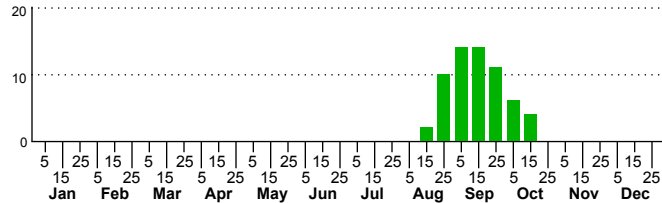

$n=24$
HM

$n=4$
Pd

$n=61$
LM

$n=0$
CP

Xestia normanianus

Three periods to each month: 1-10 / 11-20 / 21-31

NC Biodiversity Project: nc-biodiversity.com