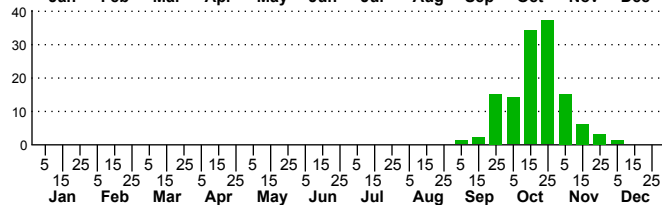

$n=0$
HM

$n=54$
Pd

$n=9$
LM

$n=128$
CP

Xestia elimata

Three periods to each month: 1-10 / 11-20 / 21-31

NC Biodiversity Project: nc-biodiversity.com