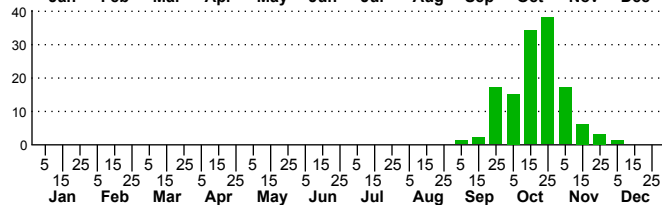

$n=0$
HM

$n=55$
Pd

$n=15$
LM

$n=134$
CP

Xestia elimata

Three periods to each month: 1-10 / 11-20 / 21-31

NC Biodiversity Project: nc-biodiversity.com