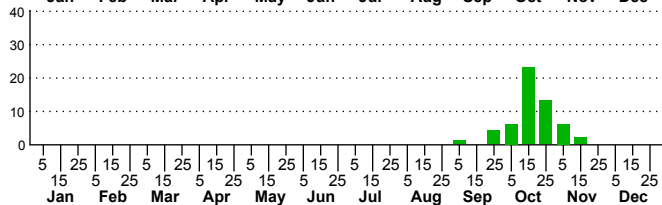

$n=0$
HM

$n=55$
Pd

$n=15$
LM

$n=134$
CP

Xestia elimata

Three periods to each month: 1-10 / 11-20 / 21-31

NC Biodiversity Project: nc-biodiversity.com