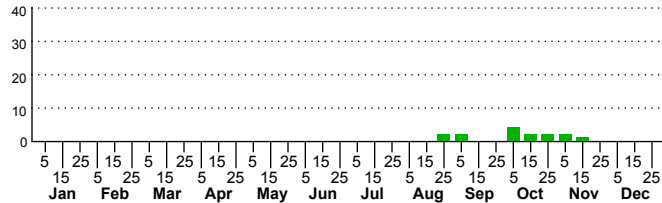

$n=0$
HM

$n=55$
Pd

$n=15$
LM

$n=134$
CP

Xestia elimata

Three periods to each month: 1-10 / 11-20 / 21-31

NC Biodiversity Project: nc-biodiversity.com