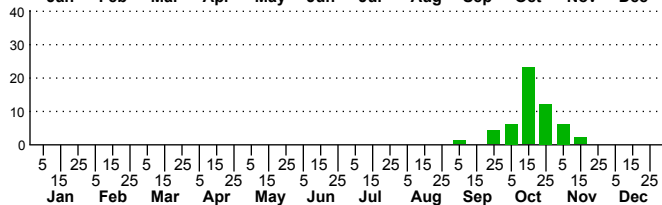

$n=0$
HM

$n=54$
Pd

$n=9$
LM

$n=128$
CP

Xestia elimata

Three periods to each month: 1-10 / 11-20 / 21-31

NC Biodiversity Project: nc-biodiversity.com