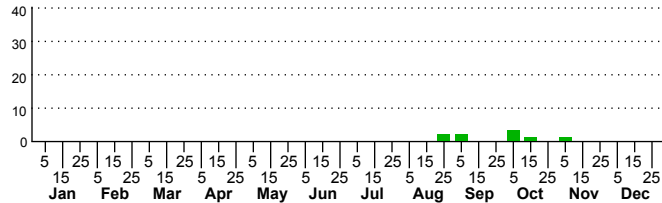

$n=0$
HM

$n=54$
Pd

$n=9$
LM

$n=128$
CP

Xestia elimata

Three periods to each month: 1-10 / 11-20 / 21-31

NC Biodiversity Project: nc-biodiversity.com