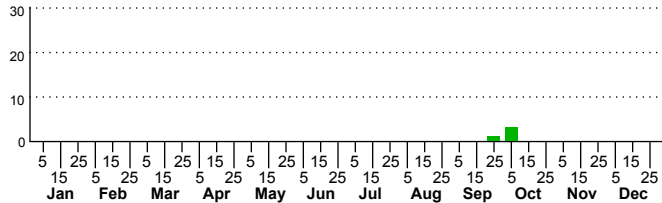

n=4
HM

n=23
Pd

n=24
LM

n=65
CP

Xestia dilucida

Three periods to each month: 1-10 / 11-20 / 21-31

NC Biodiversity Project: nc-biodiversity.com