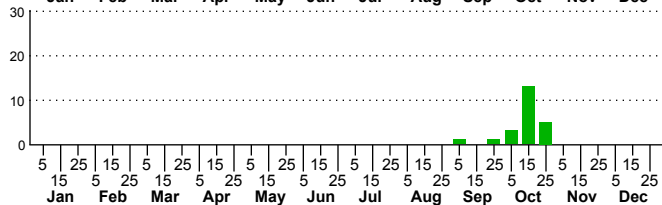

n=4
HM

n=23
Pd

n=24
LM

n=65
CP

Xestia dilucida

Three periods to each month: 1-10 / 11-20 / 21-31

NC Biodiversity Project: nc-biodiversity.com