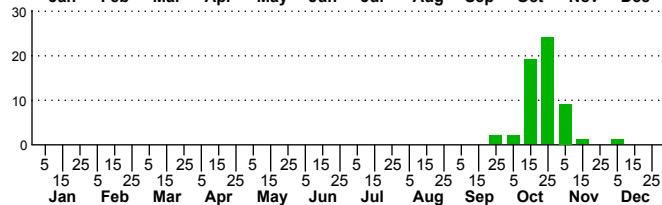

n=4
HM

n=23
Pd

n=24
LM

n=58
CP

Xestia dilucida

Three periods to each month: 1-10 / 11-20 / 21-31

NC Biodiversity Project: nc-biodiversity.com