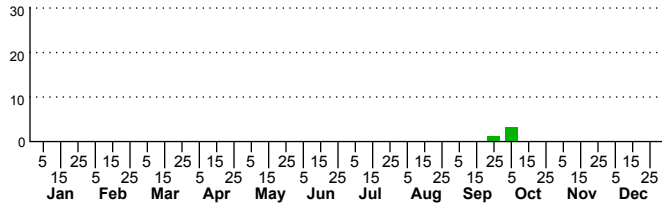

n=4
HM

n=23
Pd

n=24
LM

n=58
CP

Xestia dilucida

Three periods to each month: 1-10 / 11-20 / 21-31

NC Biodiversity Project: nc-biodiversity.com