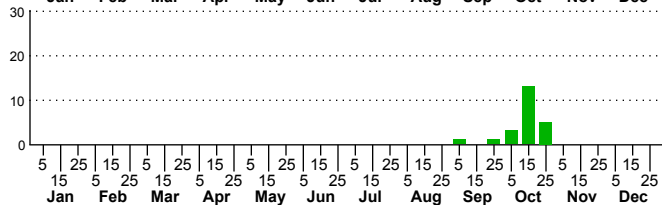

n=4
HM

n=23
Pd

n=24
LM

n=58
CP

Xestia dilucida

Three periods to each month: 1-10 / 11-20 / 21-31

NC Biodiversity Project: nc-biodiversity.com