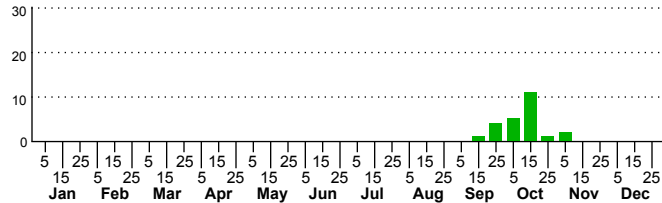

n=4
HM

n=23
Pd

n=24
LM

n=65
CP

Xestia dilucida

Three periods to each month: 1-10 / 11-20 / 21-31

NC Biodiversity Project: nc-biodiversity.com