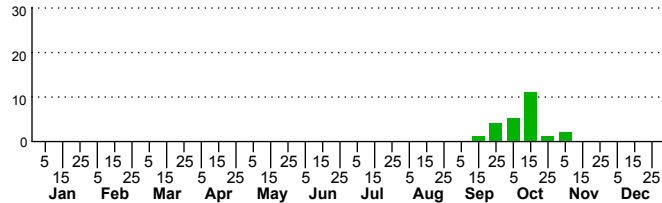

n=4
HM

n=23
Pd

n=24
LM

n=58
CP

Xestia dilucida

Three periods to each month: 1-10 / 11-20 / 21-31

NC Biodiversity Project: nc-biodiversity.com