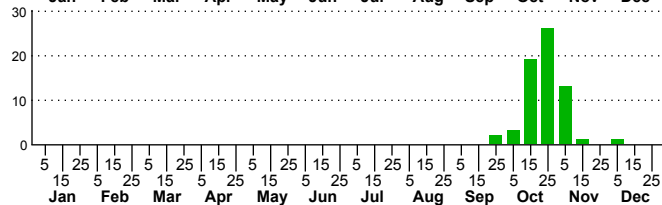

n=4
HM

n=23
Pd

n=24
LM

n=65
CP

Xestia dilucida

Three periods to each month: 1-10 / 11-20 / 21-31

NC Biodiversity Project: nc-biodiversity.com