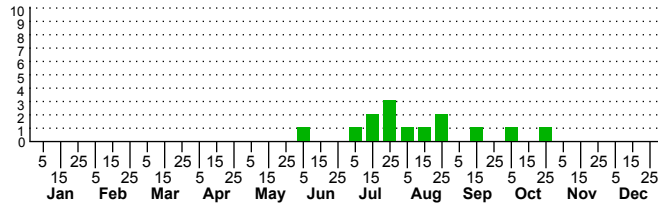

$n=2$
HM

$n=0$
Pd

$n=14$
LM

$n=0$
CP

Xestia elimata complex

Three periods to each month: 1-10 / 11-20 / 21-31

NC Biodiversity Project: nc-biodiversity.com