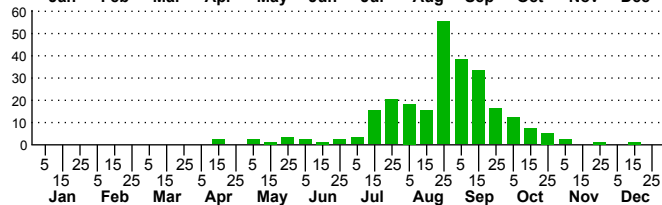

n=30
HM

n=90
Pd

n=51
LM

n=254
CP

Helicoverpa zea

Three periods to each month: 1-10 / 11-20 / 21-31

NC Biodiversity Project: nc-biodiversity.com