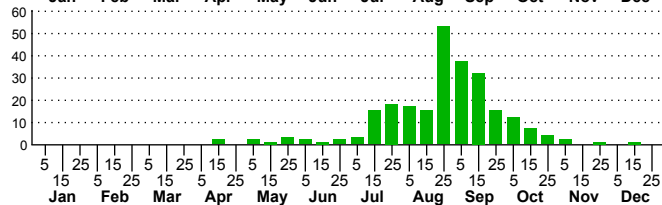

n=30
HM

n=88
Pd

n=49
LM

n=245
CP

Helicoverpa zea

Three periods to each month: 1-10 / 11-20 / 21-31

NC Biodiversity Project: nc-biodiversity.com