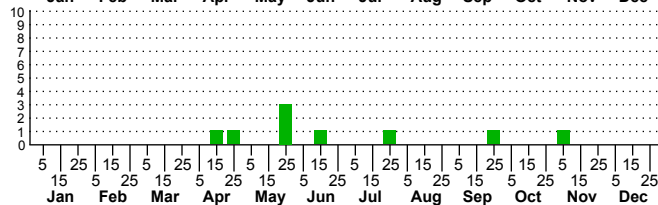

$n=1$
HM

$n=0$
LM

$n=12$
Pd

$n=9$
CP

Cosmopterix unidentified species

Three periods to each month: 1-10 / 11-20 / 21-31

NC Biodiversity Project: nc-biodiversity.com